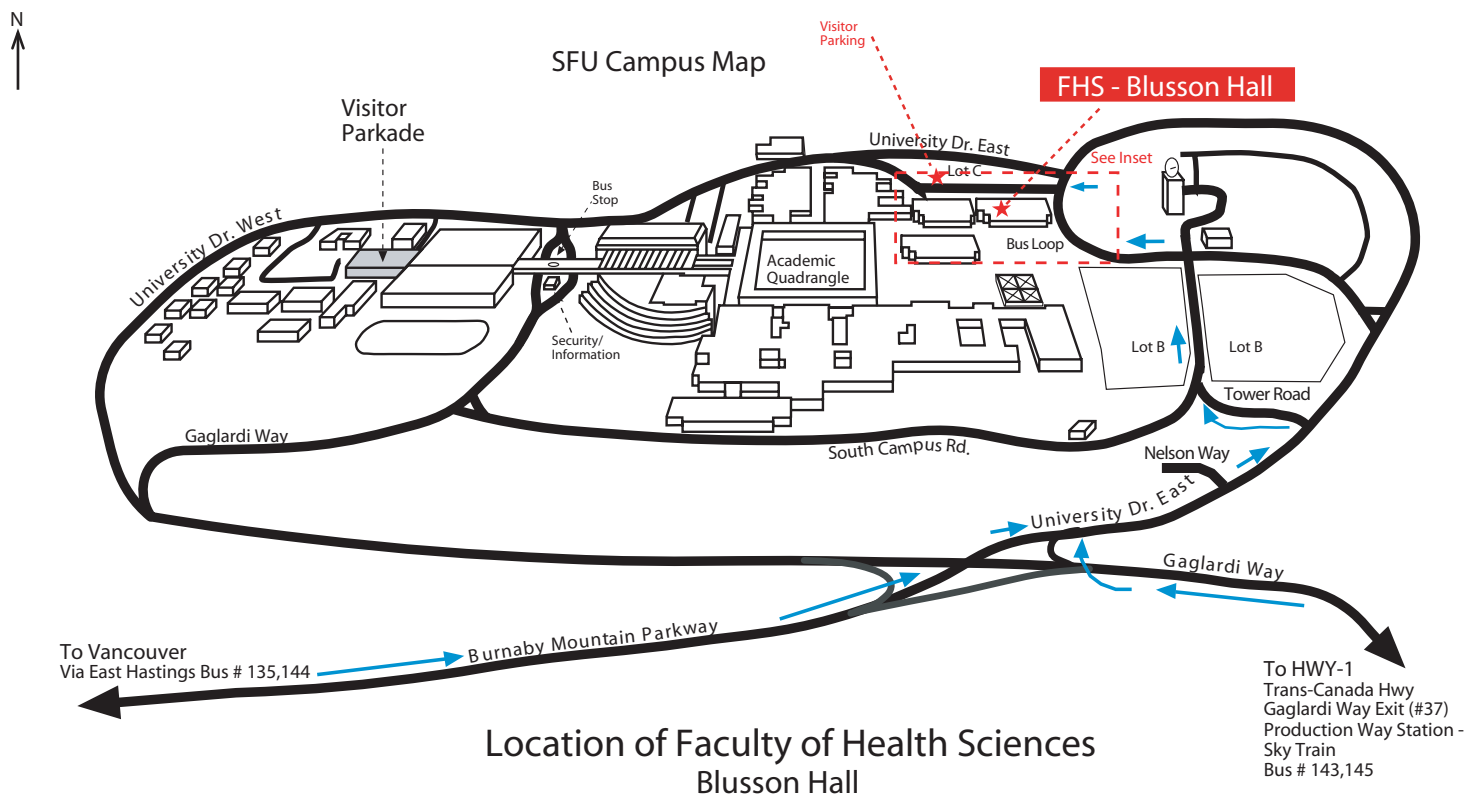

Faculty of Health Sciences - (FHS)

Simon Fraser University

Location: Blusson Hall

Location of Faculty of Health Sciences Blusson Hall

Directions from Visitor Parking:

- Proceed South to Arts Road
- Go East along Arts Road
- Blusson Hall is 2nd building along Arts Road
- Reception area on 3rd floor
- Educational Programs on 2nd floor

SFU via Transit (exit bus at bus exchange,
2nd stop on Campus):

- 135 - Hastings Street
- 143 - Coquitlam Centre
- 144 - Metrotown (SkyTrain)
- 145 - Production Way/University (SkyTrain)

Faculty of Health Sciences
Simon Fraser University
Blusson Hall
Room 11300
8888 University Drive
Burnaby, BC
V5A 1S6
Phone: 778-782-4821
Fax: 778-782-5927
e-mail: fhs@sfu.ca
web: www.fhs.sfu.ca