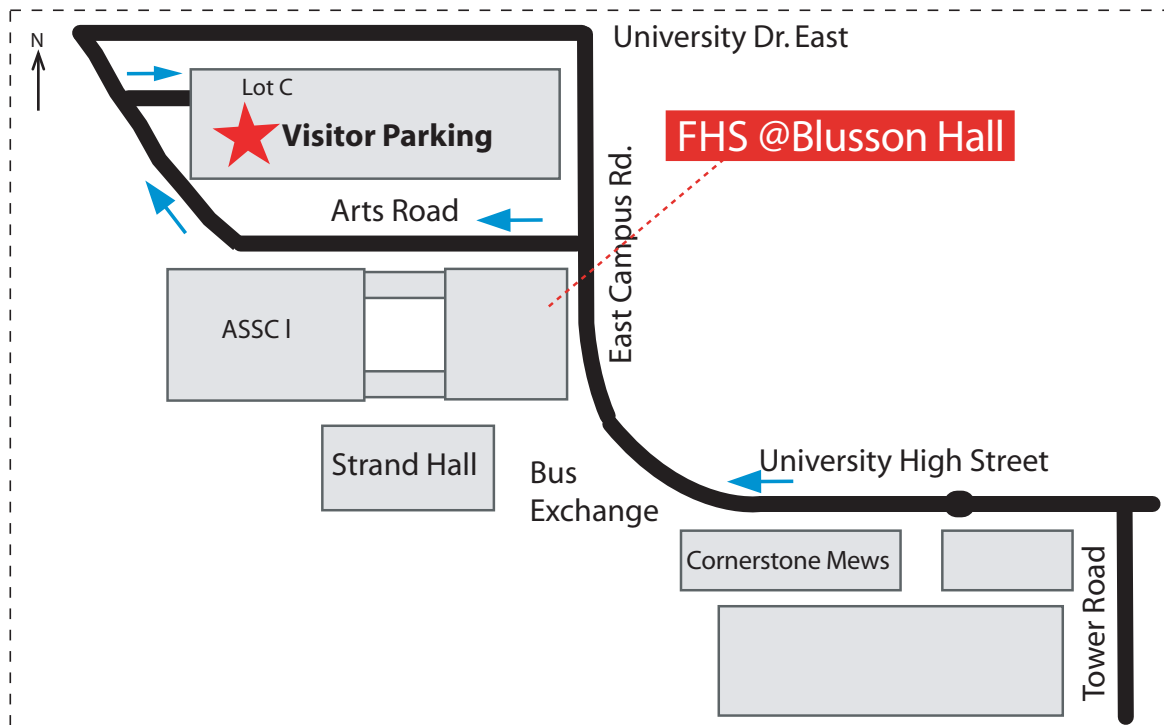

Faculty of Health Sciences - (FHS)

Simon Fraser University

Location: Blusson Hall

Location of Faculty of Health Sciences Blusson Hall

Directions from Visitor Parking:

- Proceed South to Arts Road
- Go East along Arts Road
- Blusson Hall is 2nd building along Arts Road
- Reception area on 3rd floor
- Educational Programs on 2nd floor

SFU via Transit (exit bus at bus exchange,
2nd stop on Campus):

- 135 - Hastings Street
- 143 - Coquitlam Centre
- 144 - Metrotown (SkyTrain)
- 145 - Production Way/University (SkyTrain)

Faculty of Health Sciences
Simon Fraser University
Blusson Hall
Room 11300
8888 University Drive
Burnaby, BC
V5A 1S6
Phone: 778-782-4821
Fax: 778-782-5927
e-mail: fhs@sfu.ca
web: www.fhs.sfu.ca